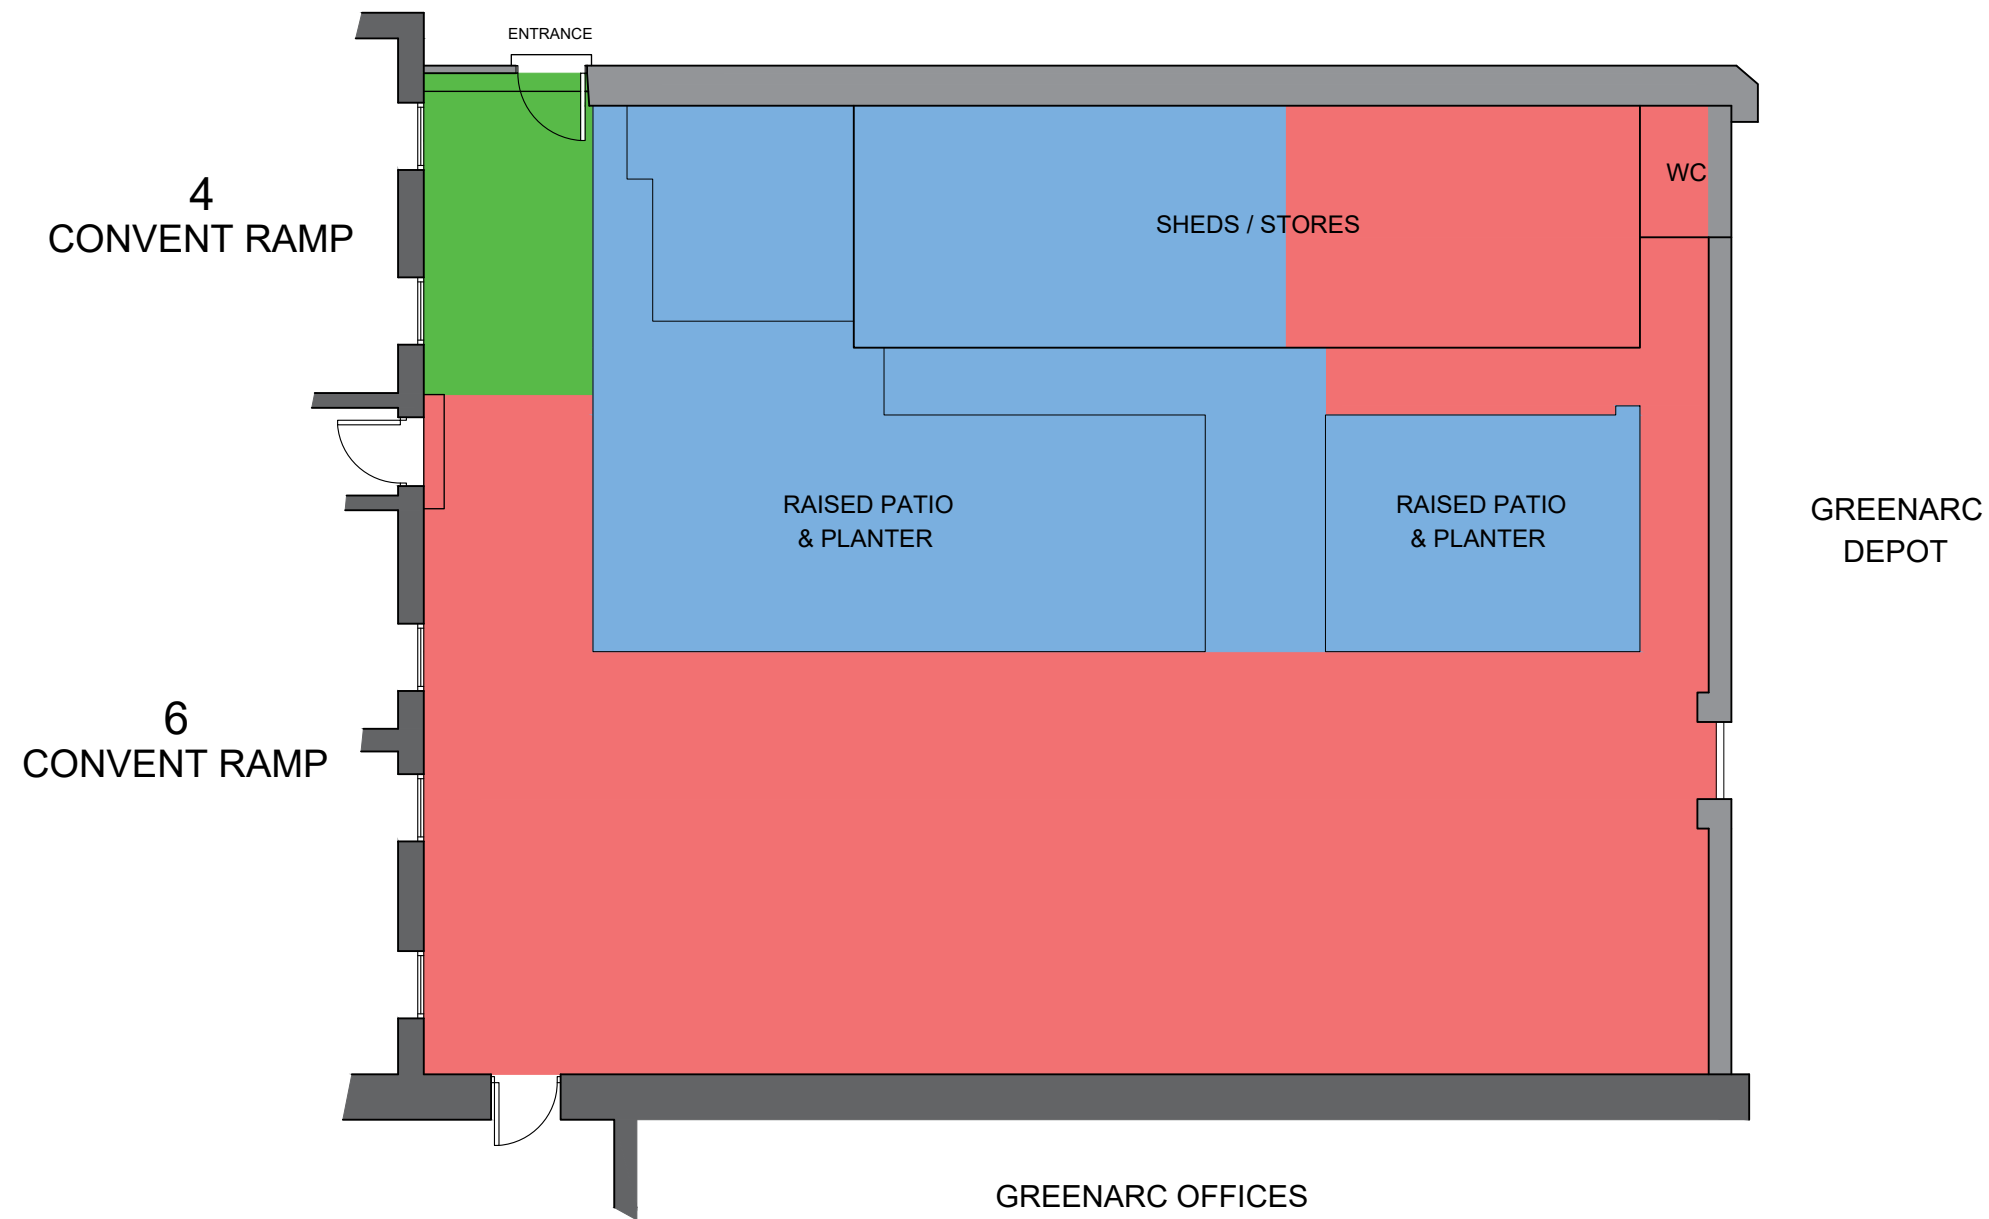

-  SHARED ACCESS PATIO
-  HOUSE 6 EXTERNAL AREA
-  HOUSE 4 EXTERNAL AREA

CONVENT RAMP

CP630.
4 Convent Ramp & 6 Convent Ramp,
Gibraltar.

Patio Plan.

FOR IDENTIFICATION PURPOSES ONLY.

Drawn: LW
Checked: -
Scale: 1:100
Date: July 2020